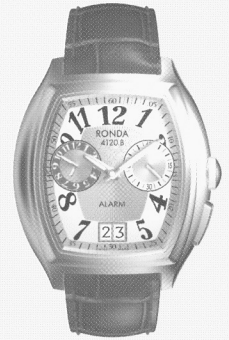

ALARM

Cal. 4120.B
Alarm
Swiss Made & Swiss Parts

Cal. 5040.F
Chrono 1/10 Sec.
Day Date Month
Swiss Made

Cal. 5130.D
Chrono-Alarm
Swiss Made & Swiss Parts

Cal. 5130.B
Chrono-Alarm
Swiss Made

Cal. 7003.N
Day Retrograde
Swiss Made

Cal. 7004.N
Day Retrograde
Swiss Made

COMPARISON OF BIG DATE SIZES

RONDA mastertech
Series 6000

RONDA startech
Series 4000 & 5000

RONDA mastertech
Series 7000

LARGE

EXTRA LARGE

EXTRA EXTRA LARGE