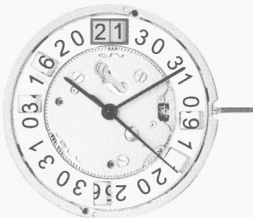

ALARM

Cal. 4120.B
Alarm
Swiss Made & Swiss Parts

Cal. 5040.F
Chrono 1/10 Sec.
Day Date Month
Swiss Made

Cal. 5130.D
Chrono-Alarm
Swiss Made & Swiss Parts

Cal. 5130.B
Chrono-Alarm
Swiss Made

Cal. 7003.N
Day Retrograde
Swiss Made

Cal. 7004.N
Day Retrograde
Swiss Made

COMPARISON OF BIG DATE SIZES

RONDA mastertech
Series 6000

RONDA startech
Series 4000 & 5000

RONDA mastertech
Series 7000

LARGE

EXTRA LARGE

EXTRA EXTRA LARGE