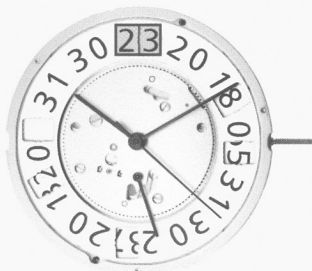

ALARM

Cal. 4120.B
Alarm
Swiss Made & Swiss Parts

Cal. 5040.F
Chrono 1/10 Sec.
Day Date Month
Swiss Made

Cal. 5130.D
Chrono-Alarm
Swiss Made & Swiss Parts

Cal. 5130.B
Chrono-Alarm
Swiss Made

Cal. 7003.N
Day Retrograde
Swiss Made

Cal. 7004.N
Day Retrograde
Swiss Made

COMPARISON OF BIG DATE SIZES

RONDA mastertech
Series 6000

RONDA startech
Series 4000 & 5000

RONDA mastertech
Series 7000

LARGE

EXTRA LARGE

EXTRA EXTRA LARGE